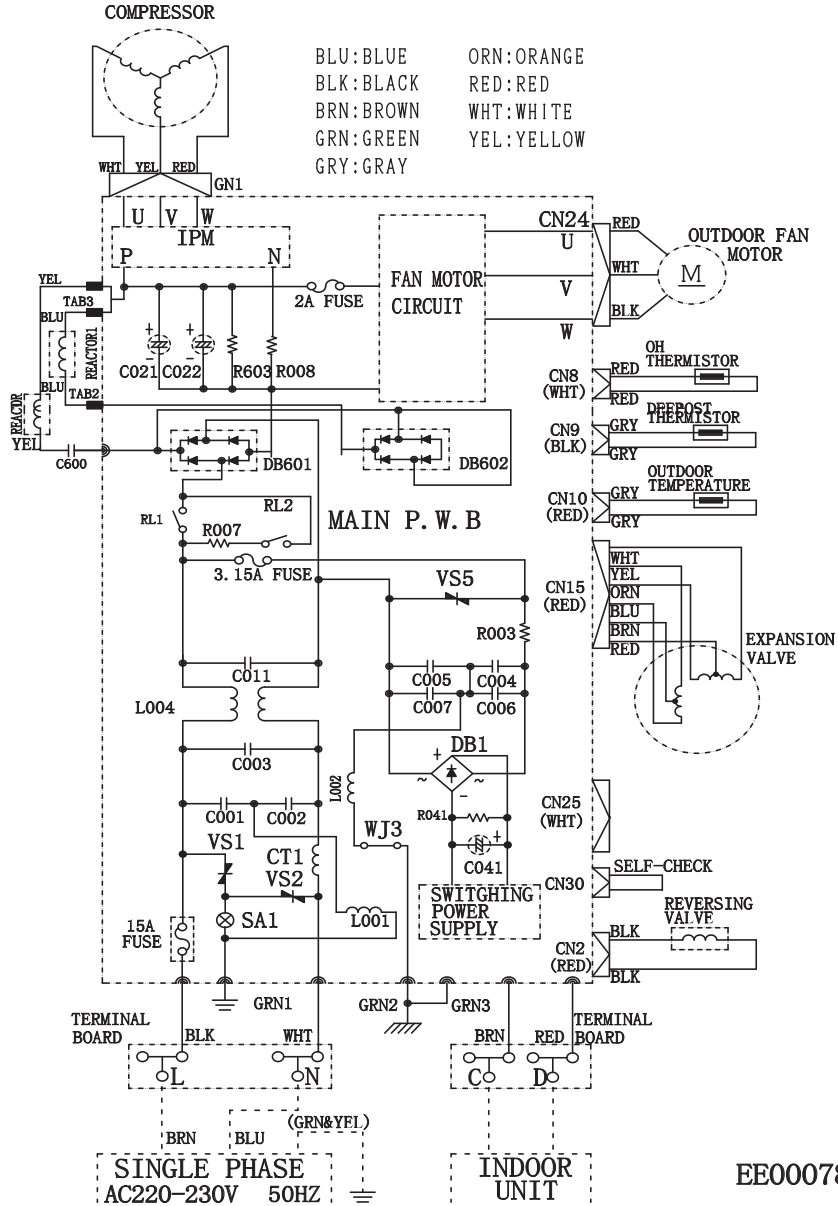

OUTDOOR UNIT

MODEL RAC-35WPA

WIRING DIAGRAM

EE0007875A