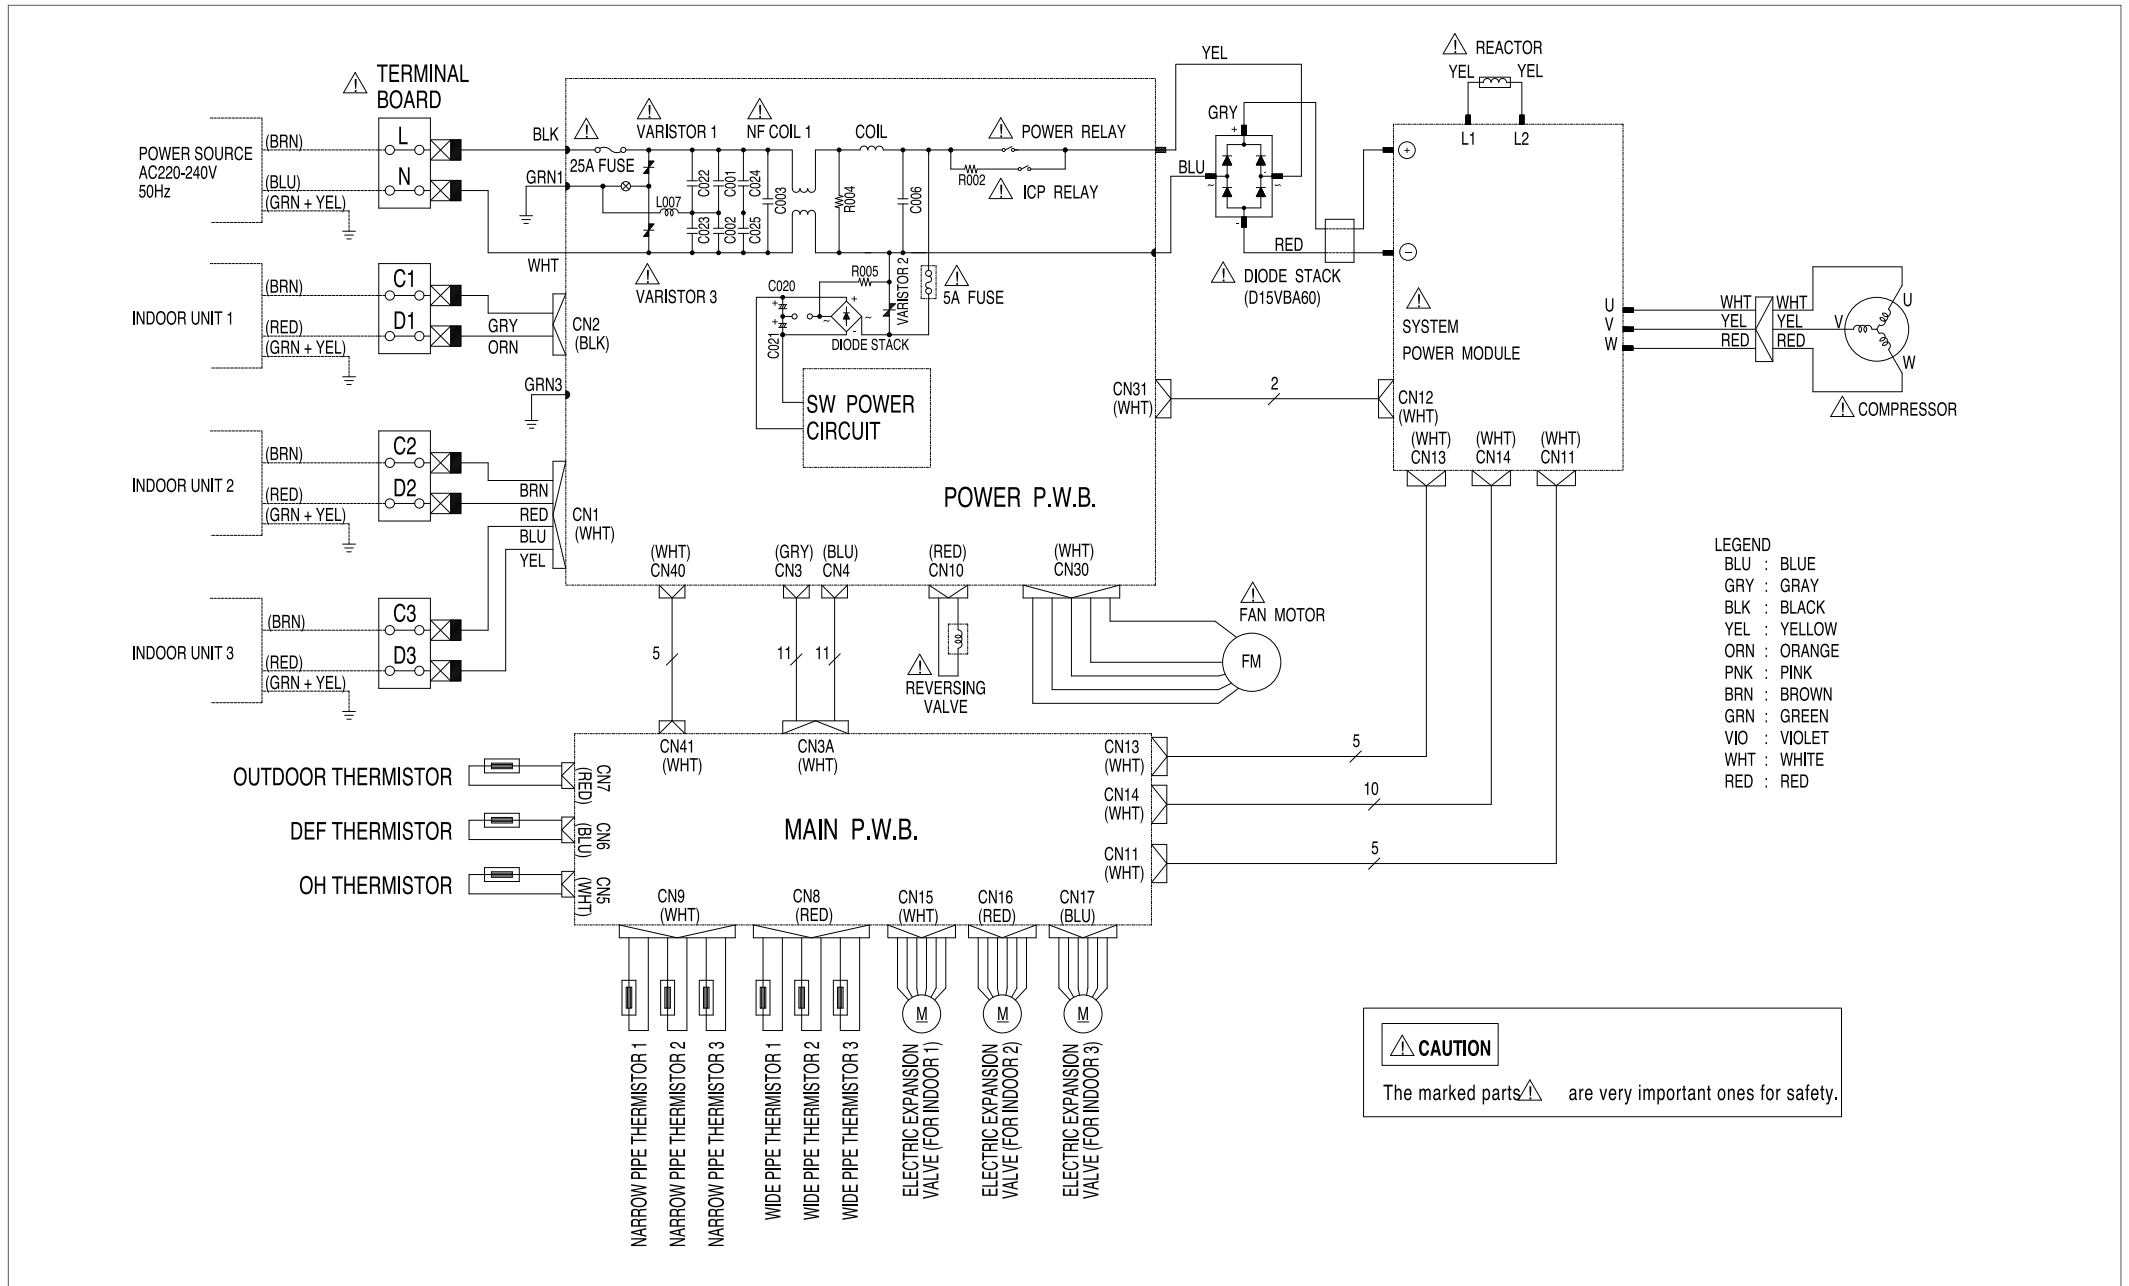

# SCHALTPLAN RAM-68NP3A

- LEGEND
- BLU : BLUE
  - GRY : GRAY
  - BLK : BLACK
  - YEL : YELLOW
  - ORN : ORANGE
  - PNK : PINK
  - BRN : BROWN
  - GRN : GREEN
  - VIO : VIOLET
  - WHT : WHITE
  - RED : RED

**CAUTION**  
 The marked parts are very important ones for safety.