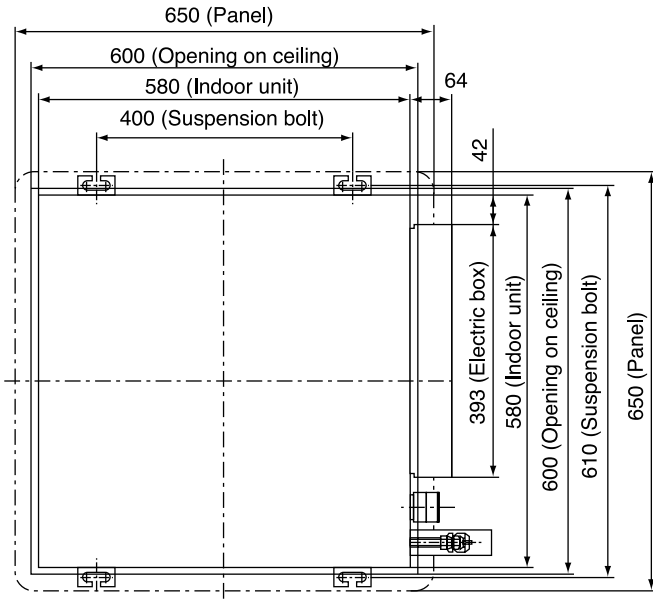

MODEL RAI-25RPA, RAI-35RPA, RAI-50RPA

Wireless remote controller